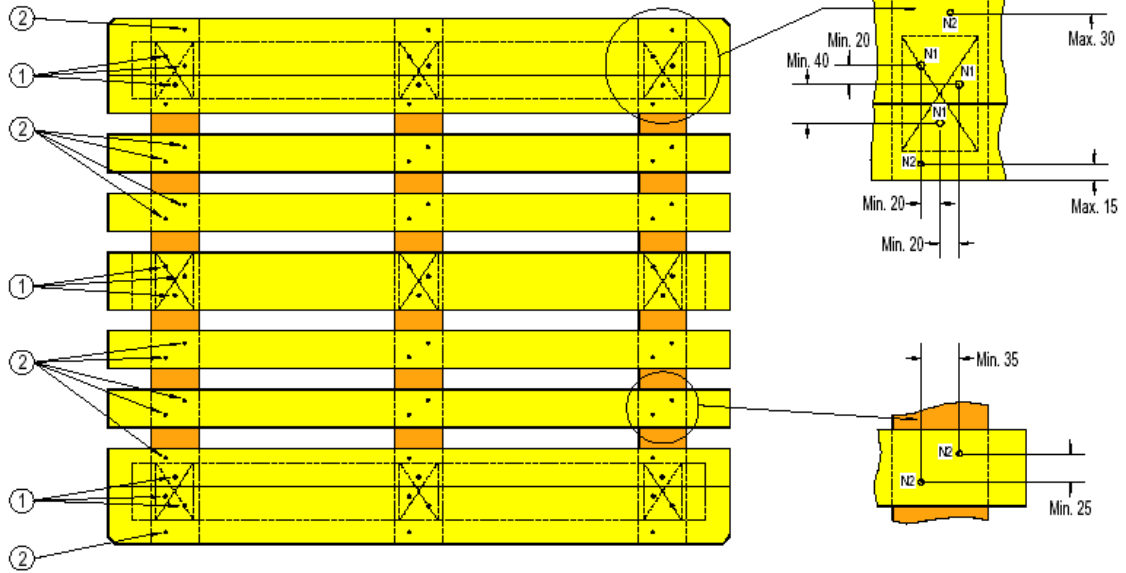

Fastening pattern

Top view

Bottom view

3	Bottom board - block	18 × N3
2	Deck board - stringer board	42 × N2
1	Lead & central deck board - stringer board - block	27 × N1
Position	Joint	Number
Unit of measurement: mm		<h1>CP4</h1> <p>April 2004 Edition: 6</p>
Wooden pallet 1100 × 1300 mm		