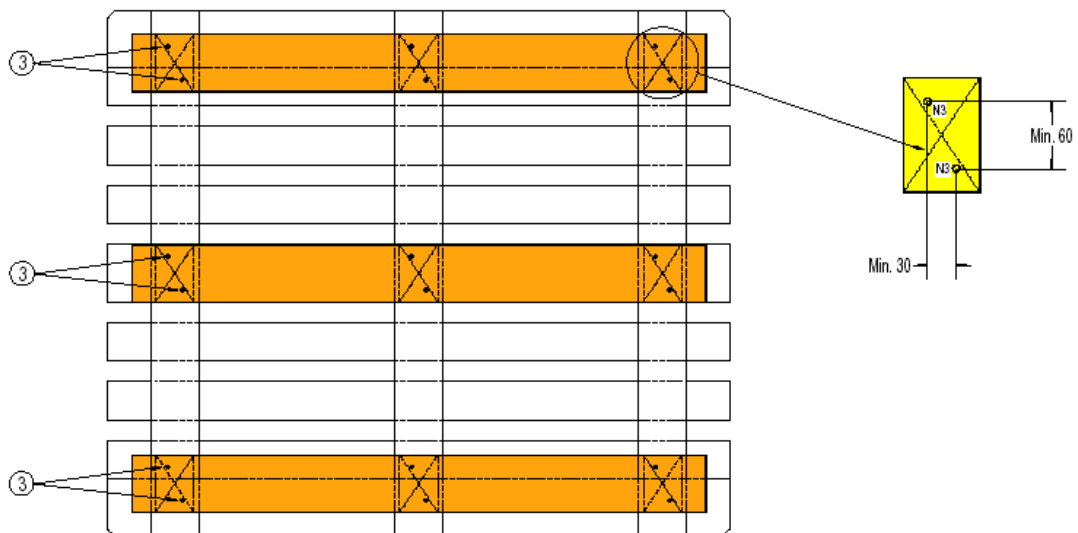

Fastening pattern

Top view

Bottom view

3	Bottom board - block	18 × N3
2	Deck board - stringer board	42 × N2
1	Lead & central deck board - stringer board - block	27 × N1
Position	Joint	Number
Unit of measurement: mm		<h1>CP4</h1> <p>April 2004 Edition: 6</p>
Wooden pallet 1100 × 1300 mm		